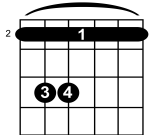

X Ray Style - Joe Strummer & The Mescaleros

11:13:24 AM 08/11/23

Key: A Notes: Play bar chords base notes on this. On Live on Jools Holland he doesn't play the F#m. He plays a B instead.

[Verse 1]

E B
I see a million walk the city mile
E B
The ticker tape kings and the juveniles
A E
Will anybody tell me which way to go
A F#m A
Will anybody come back on the C.B. radio

[Verse 2]

E B
I'm counting the stars and the telegraph poles
E B
And each one represents the hopes of a soul
A E
You'd think that God wouldn't be so hard
A F#m A
When you see all the little children running, running in the backyard

[Verse 3]

E B
On a Mississippi gourd with a Sub-Saharan song
E B
Somebody is wailing in the financial district sun
A E
Can anybody feel the distance to the Nile
A F#m A
I wanna live and I wanna dance awhile

F#m

[Verse 5]

E B
Down on the border they crawl all the way
E B
To get a clip of living with a clean-all spray
A E
Can anybody feel the distance to the Nile
A F#m A
I wanna live and I wanna dance awhile